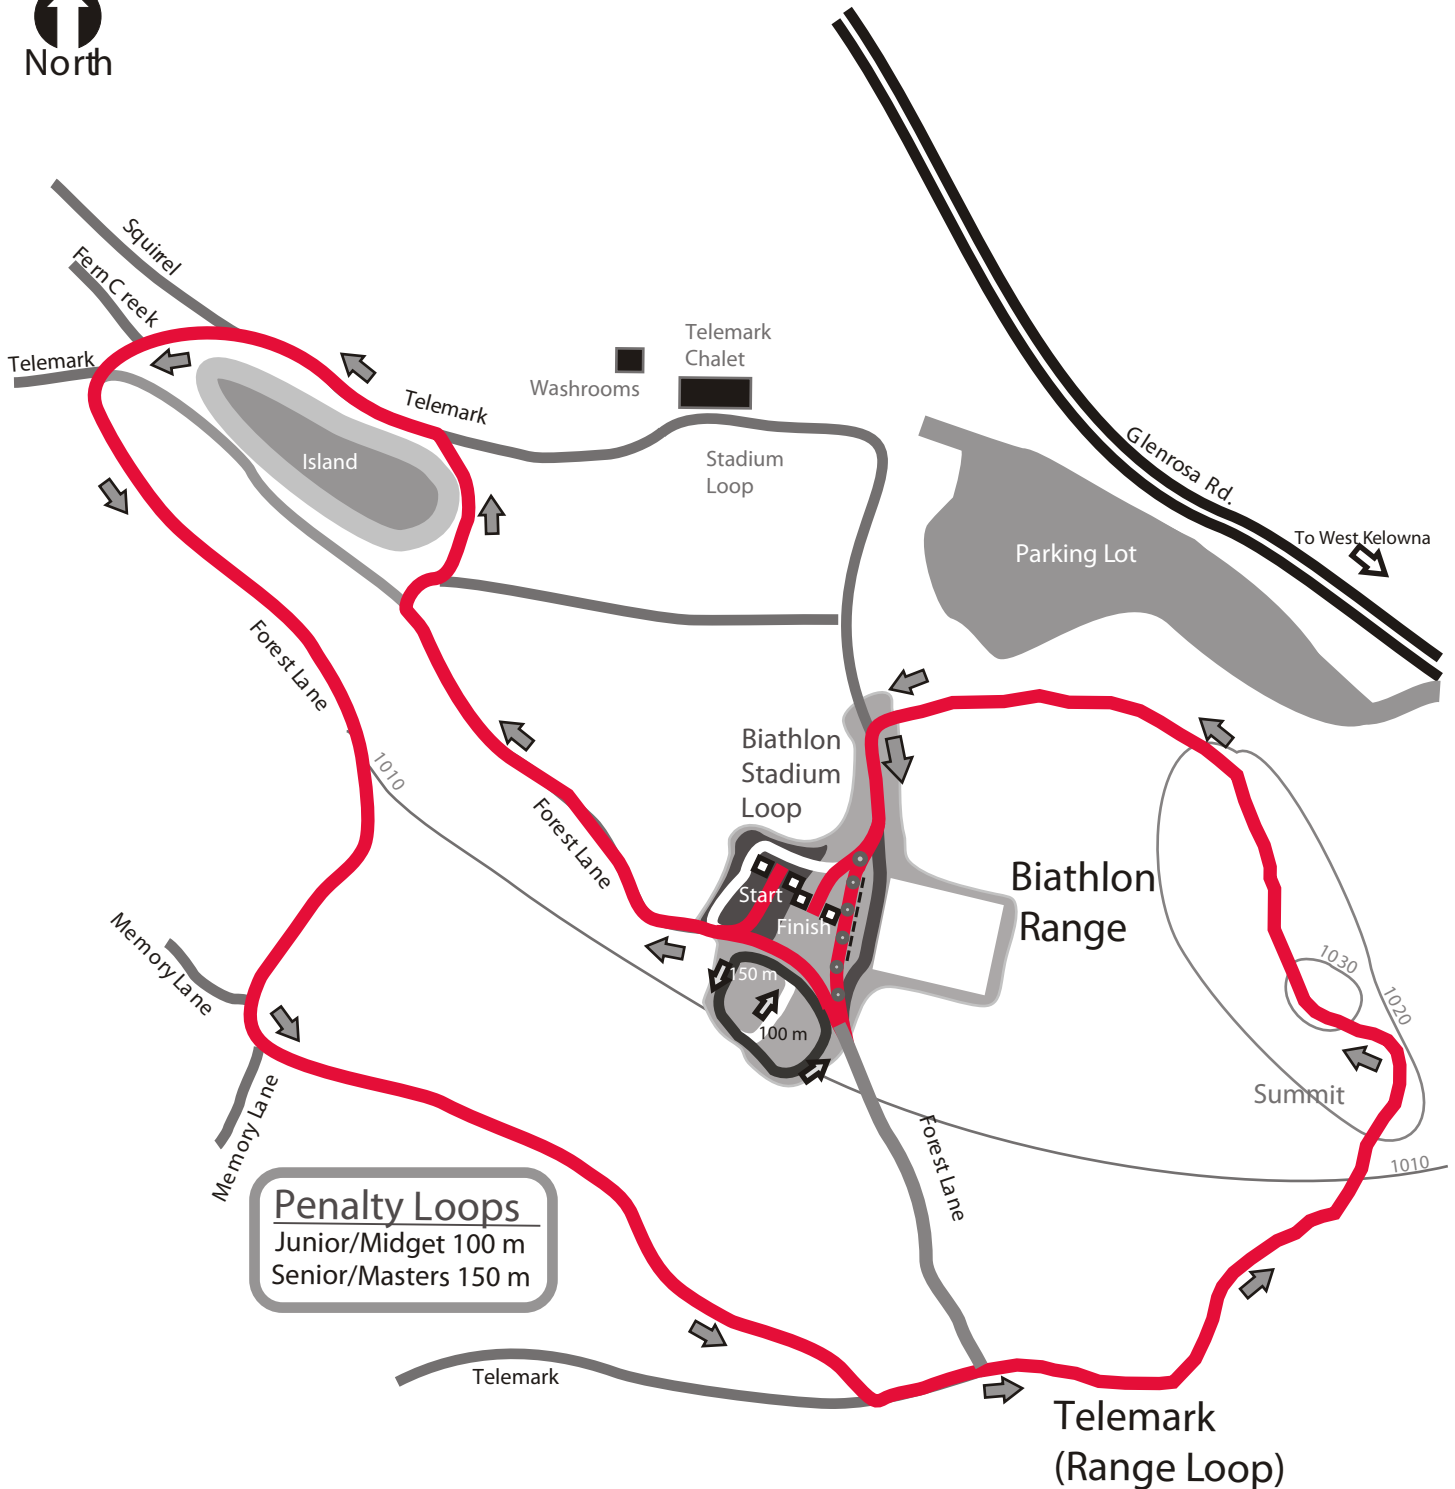

Black Course 625m

Metres

Sprint Start
Midgets 1.87 km

Individual Start
Midgets 2.5 km

Red Course

1.8 km

Metres

Sprint Start	
Youth Women	5.4 km
Senior Boys / Girls	5.4 km
Cadet / Senior	5.4 km
Masters	5.4 km

Individual Start	
Youth Women	9 km
Master Men	9 km

Penalty Loops
Junior/Midget 100 m
Senior/Masters 150 m

TELEMARK
BIATHLON
West Kelowna, BC

Green Course 2.57km

Sprint Start
 Women 7.7 km
 Jr. Women 7.7 km
 Youth Men 7.7 km

Individual Start
 Women 12.85 km
 Junior Women 12.85 km
 Youth Men 12.85 km