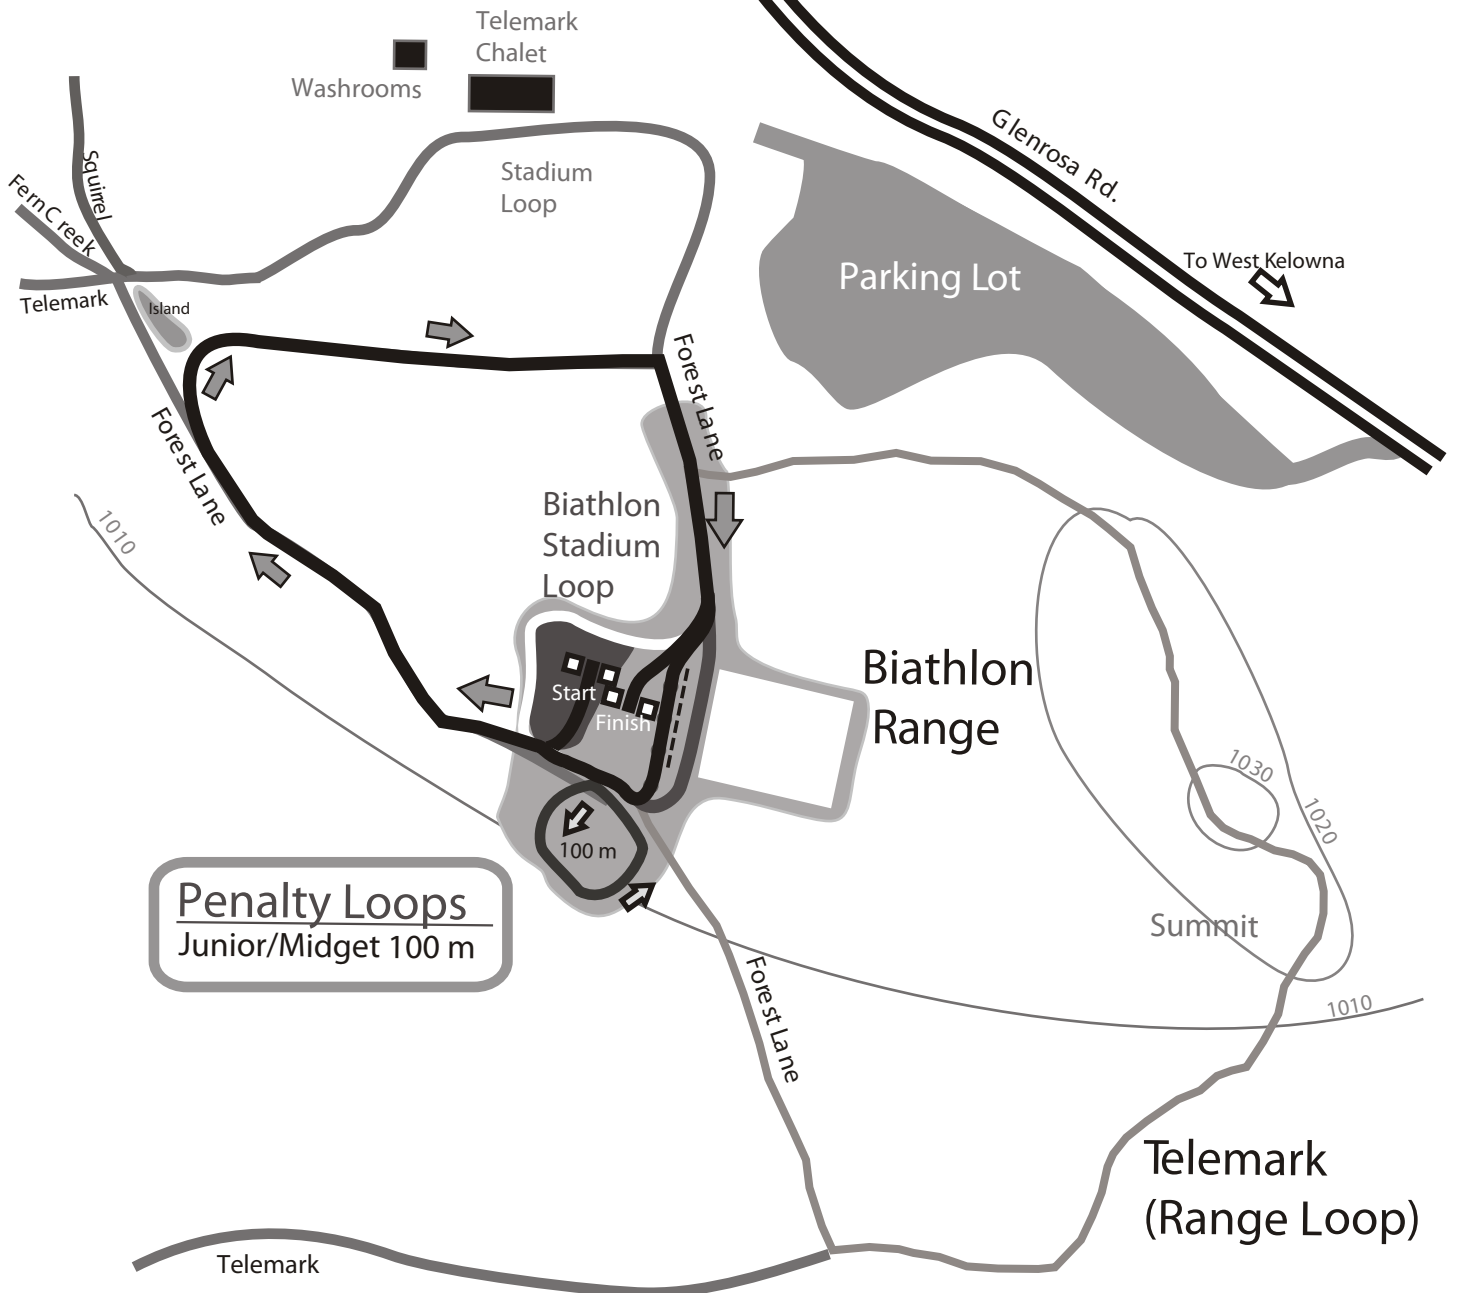

Black Course 625m

Metres

Sprint Start
Midgets 1.87 km

Individual Start
Midgets 2.5 km

Red Course

1.8 km

Metres

Sprint Start	
Youth Women	5.4 km
Senior Boys / Girls	5.4 km
Cadet / Senior	5.4 km
Masters	5.4 km

Individual Start	
Youth Women	9 km
Master Men	9 km

Penalty Loops
Junior/Midget 100 m
Senior/Masters 150 m

TELEMARK
BIATHLON
West Kelowna, BC

Green Course 2.57km

Sprint Start
 Women 7.7 km
 Jr. Women 7.7 km
 Youth Men 7.7 km

Individual Start
 Women 12.85 km
 Junior Women 12.85 km
 Youth Men 12.85 km